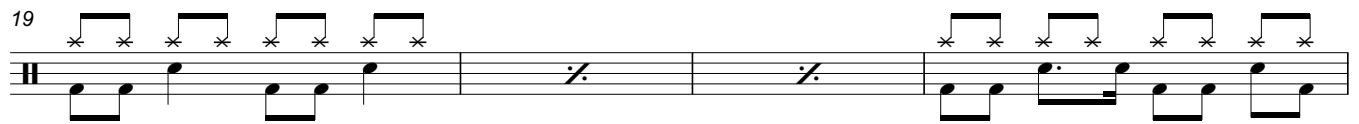

JAMIE JOINER

WWW.JAMIEJOINER.CO.UK

BOULEVARD OF BROKEN DREAMS - GREEN DAY

♩ = 83.5

Intro

Verse 1

5 'I walk a lonely road..'

Chorus

Interlude