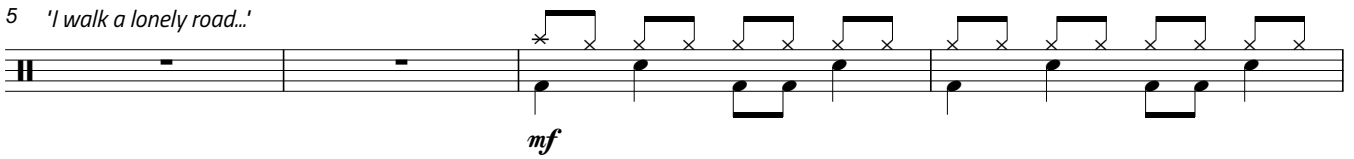

Verse 1

5 'I walk a lonely road..'