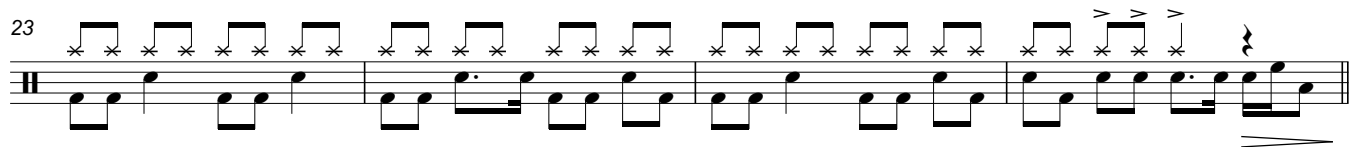

JAMIE JOINER

WWW.JAMIEJOINER.CO.UK

BOULEVARD OF BROKEN DREAMS - GREEN DAY

♩ = 83.5

Intro

Verse 1

5 'I walk a lonely road..'

Chorus

Interlude