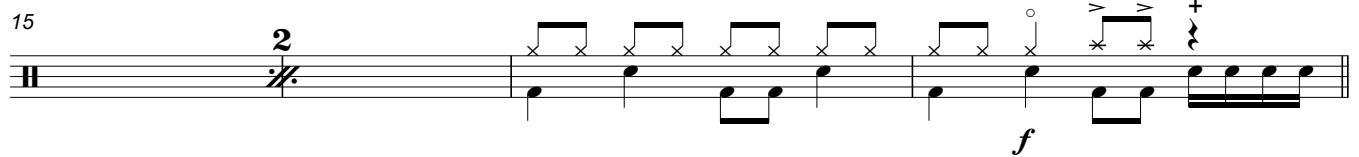

Verse 1

5 'I walk a lonely road..'